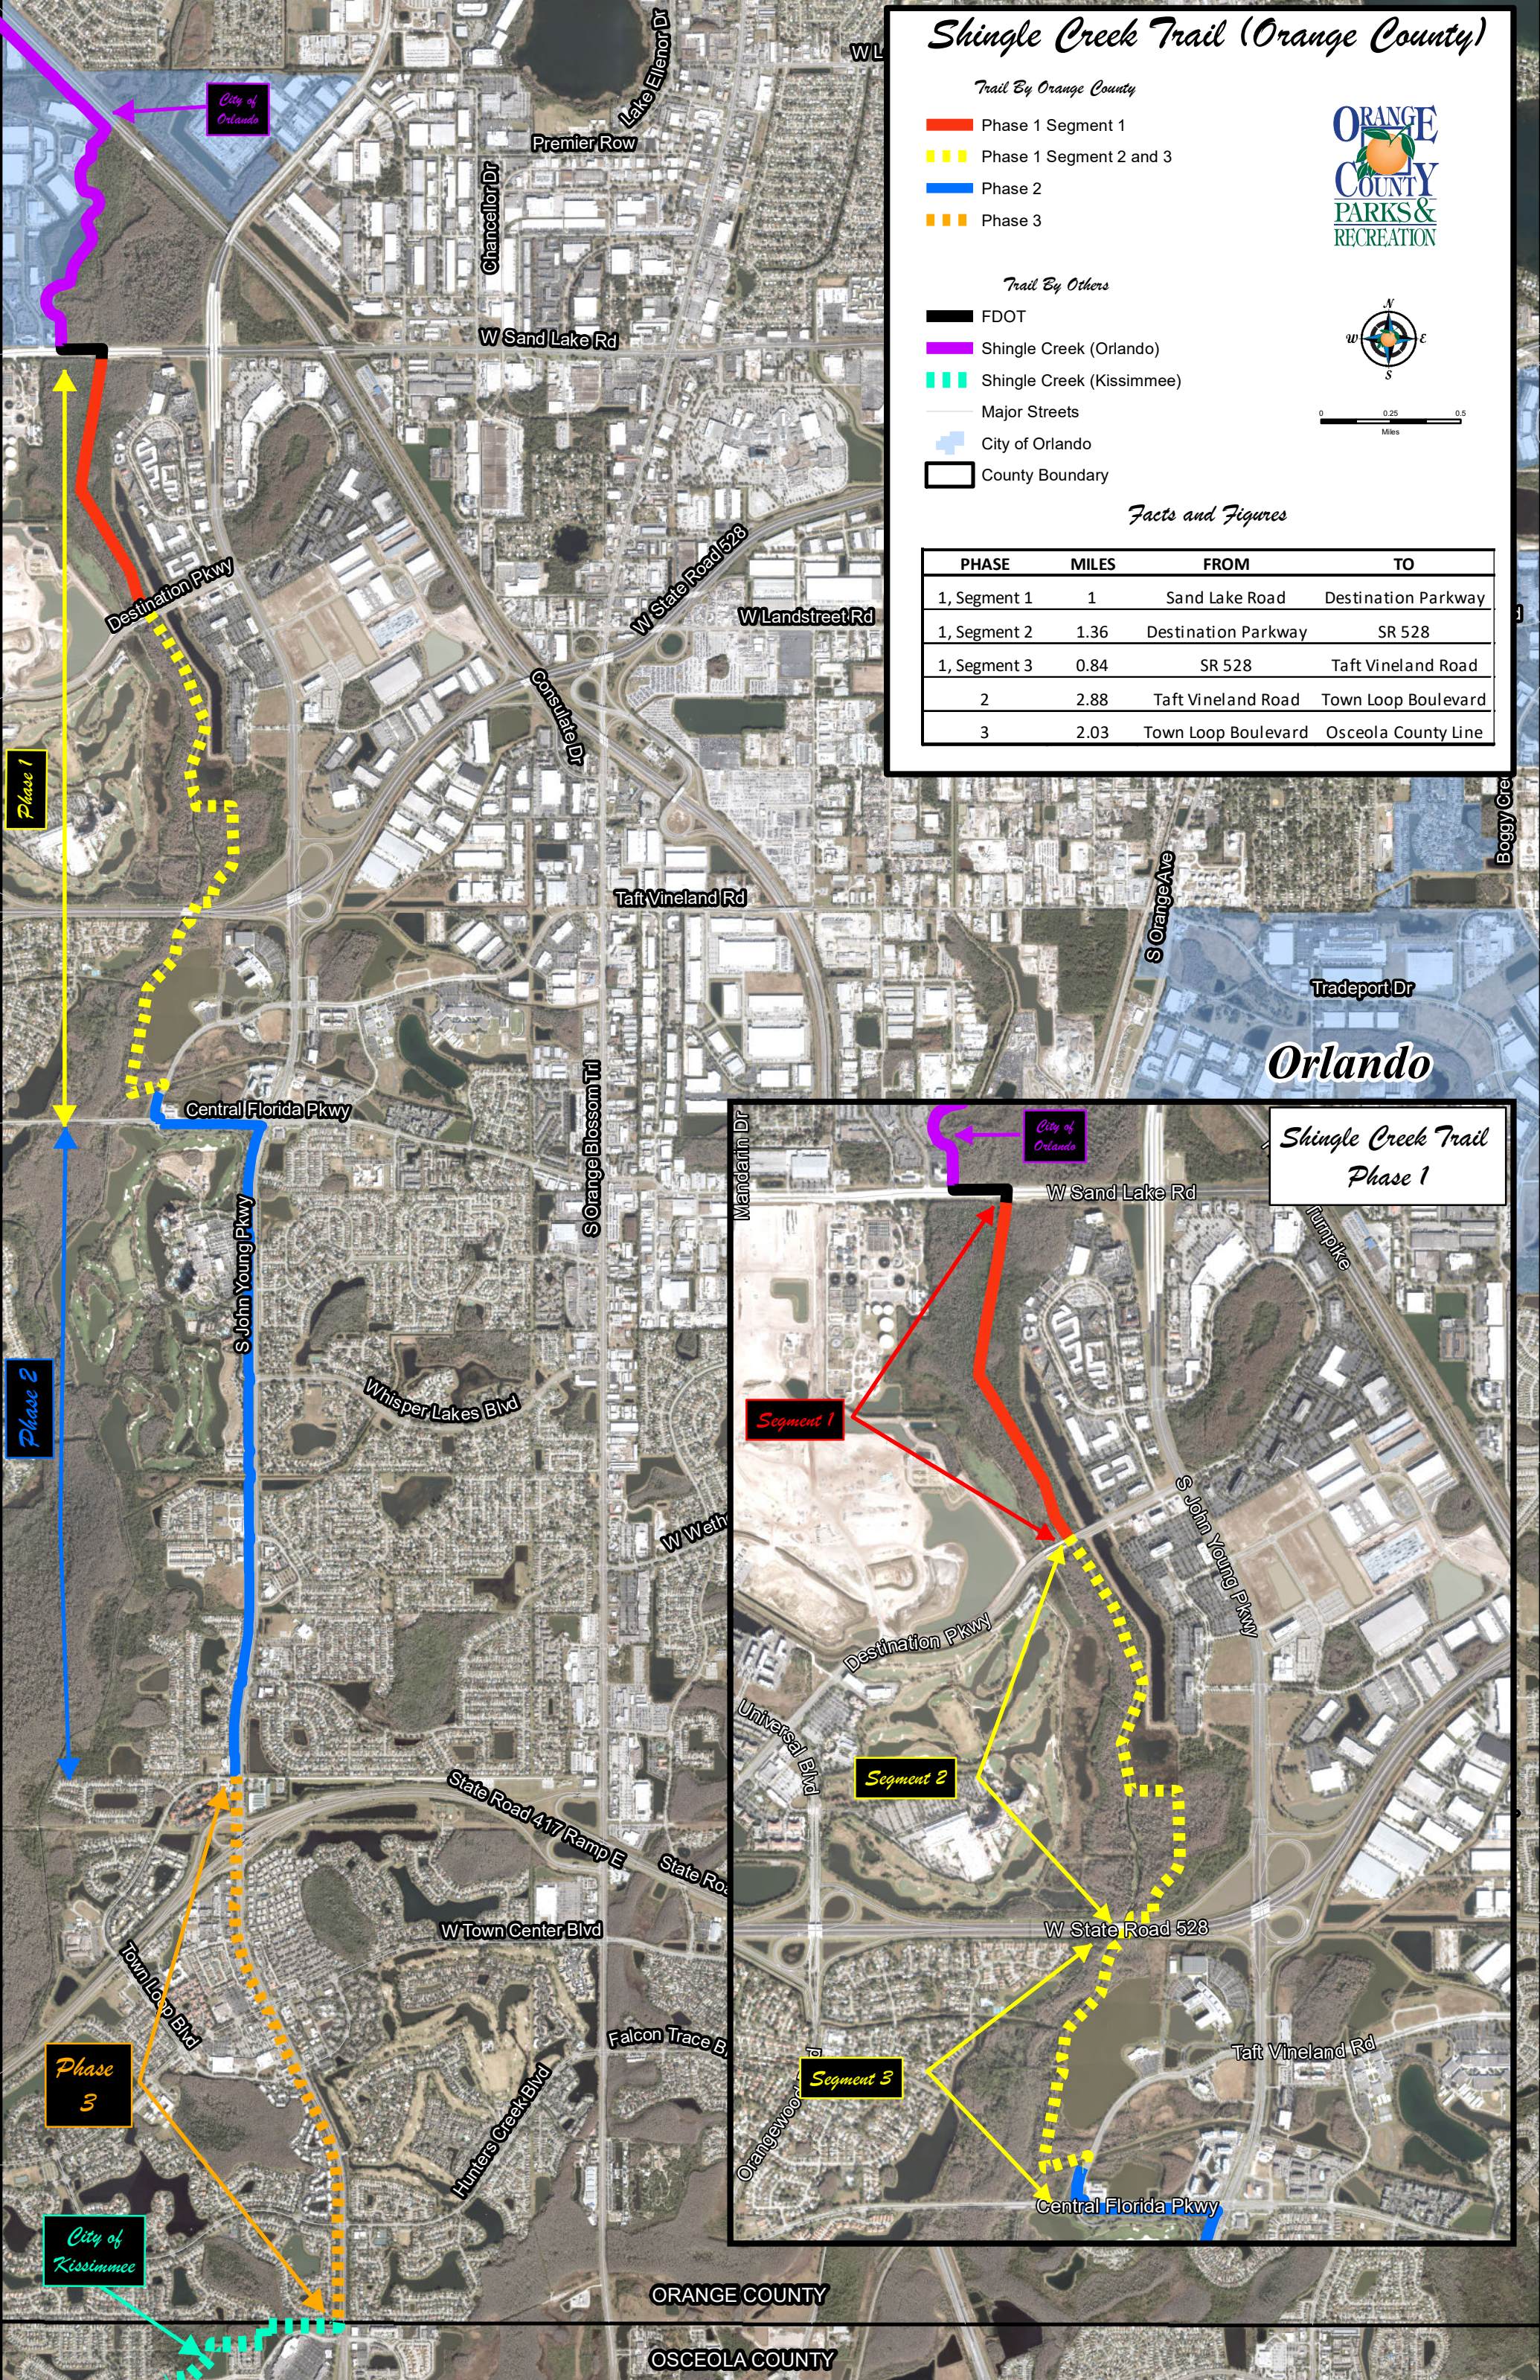

Shingle Creek Trail (Orange County)

Trail By Orange County

- █ Phase 1 Segment 1
- █ Phase 1 Segment 2 and 3
- █ Phase 2
- █ Phase 3

Trail By Others

- █ FDOT
- █ Shingle Creek (Orlando)
- █ Shingle Creek (Kissimmee)
- Major Streets
- + City of Orlando
- County Boundary

Facts and Figures

PHASE	MILES	FROM	TO
1, Segment 1	1	Sand Lake Road	Destination Parkway
1, Segment 2	1.36	Destination Parkway	SR 528
1, Segment 3	0.84	SR 528	Taft Vineland Road
2	2.88	Taft Vineland Road	Town Loop Boulevard
3	2.03	Town Loop Boulevard	Osceola County Line

Orlando

*Shingle Creek Trail
Phase 1*

ORANGE COUNTY

OSCEOLA COUNTY