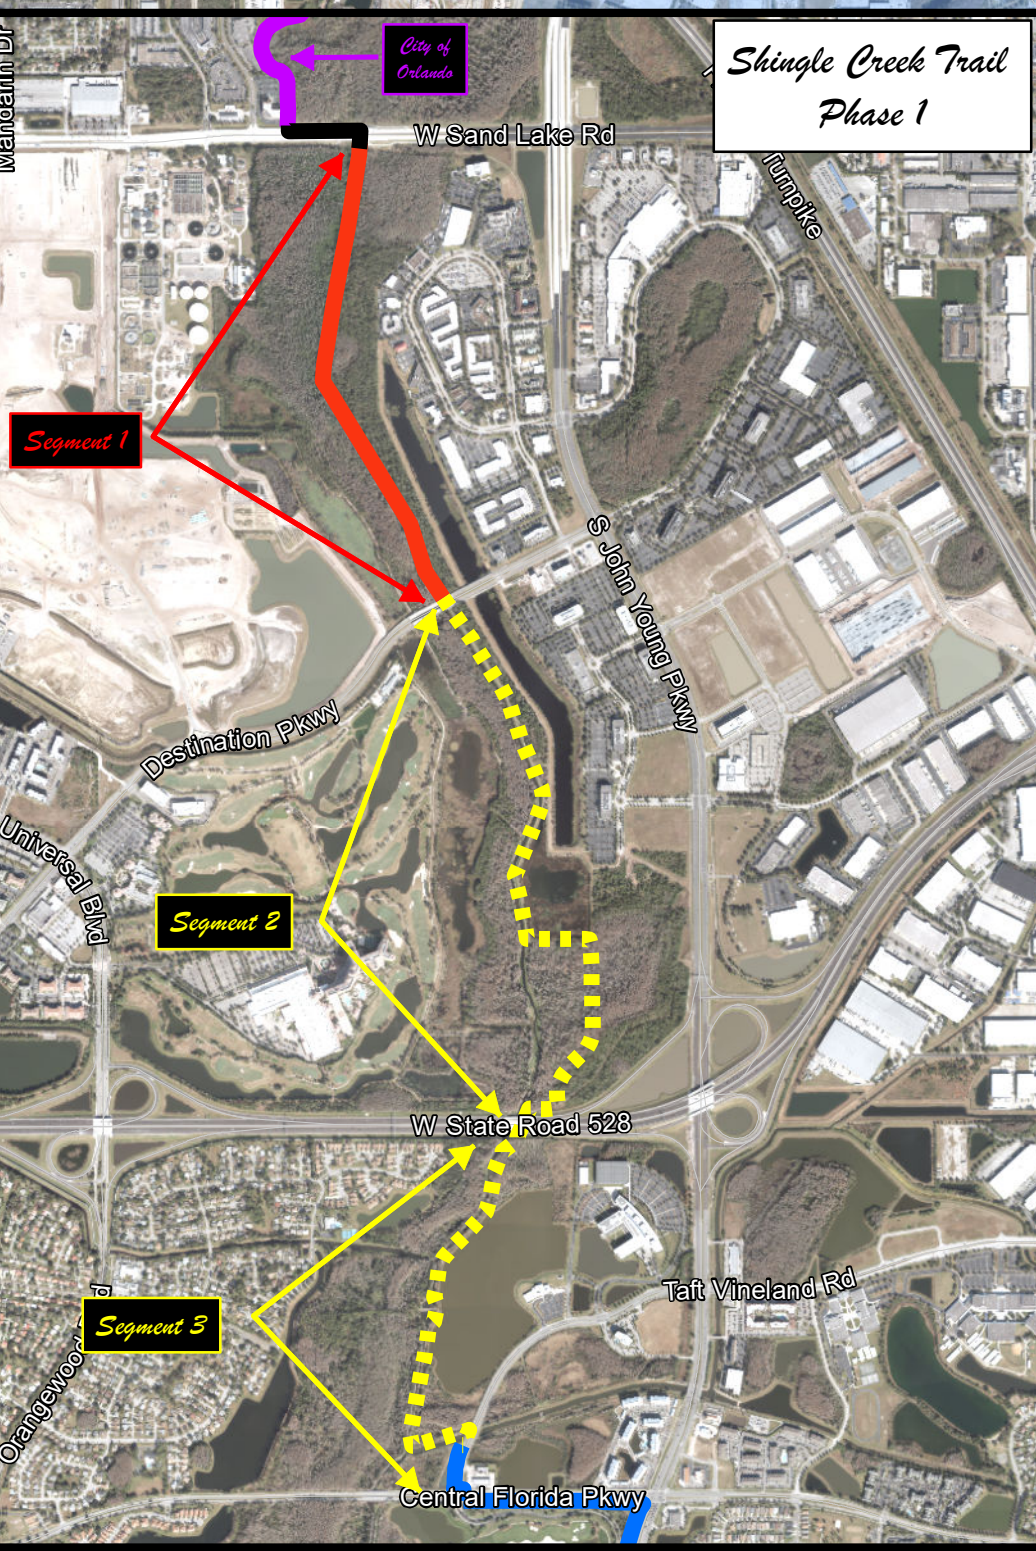

Shingle Creek Trail (Orange County)

Trail By Orange County

- █ Phase 1 Segment 1
- █ Phase 1 Segment 2 and 3
- █ Phase 2
- █ Phase 3

Trail By Others

- █ FDOT
- █ Shingle Creek (Orlando)
- █ Shingle Creek (Kissimmee)
- Major Streets
- + City of Orlando
- County Boundary

Facts and Figures

PHASE	MILES	FROM	TO
1, Segment 1	1	Sand Lake Road	Destination Parkway
1, Segment 2	1.36	Destination Parkway	SR 528
1, Segment 3	0.84	SR 528	Taft Vineland Road
2	2.88	Taft Vineland Road	Town Loop Boulevard
3	2.03	Town Loop Boulevard	Osceola County Line

Orlando

*Shingle Creek Trail
Phase 1*

ORANGE COUNTY

OSCEOLA COUNTY